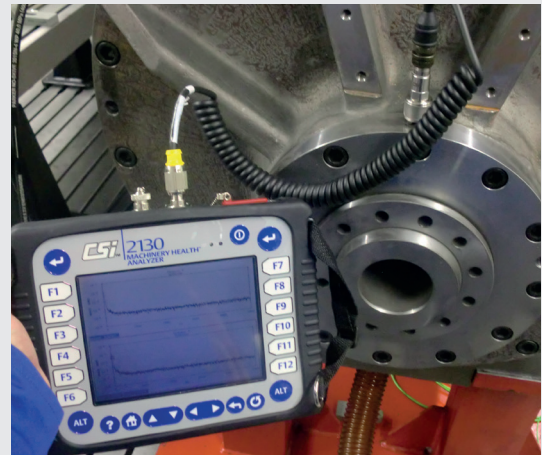

Our service engineers carry out the maintenance work on site at regular intervals. The activities carried out, any defects found and condition monitoring are recorded and will be provided as a detailed maintenance report.

As part of the maintenance process, we offer the following services:

- Vibration diagnosis - oil analysis
- Hydraulic measurement - oil change
- Wear control - endoscopy

Refurbishment and retrofit

Your drives should be regularly refurbished to ensure high system availability. With an refurbishment by DESCH, we make all our know-how and industry experience from 113 years available to you:

- Disassembly of the gear unit and cleaning
- Expert opinion, surveying, testing and preparation of a detailed test report
- Constructive testing of optimization / modernization
- Spare parts procurement / production of new components
- Assembly using new wear parts (bearings, screws, seals, ...)
- Test run according to defined parameters before delivery
- Recording of the work carried out
- On request mounting and dismounting of the gearbox from the machine - commissioning support